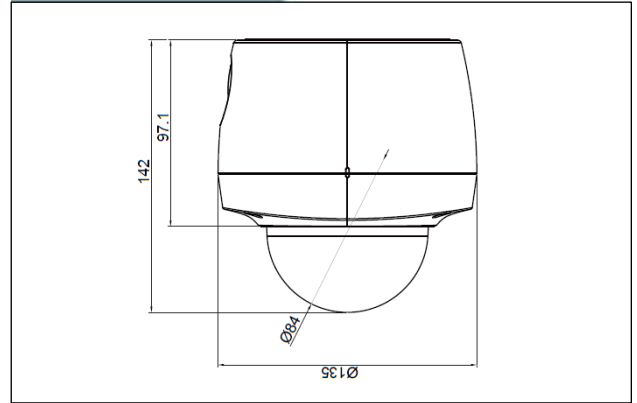

4MP – Vandal Dome IR camera - WDR

- G4S-4894i / IR LEDs 18pcs (15m)

DIMENSIONS

SPECIFICATIONS

MODEL NO.		G4S-4894i
Feature	SoC	Hi3516D
	Max. Resolution & frame rate	2720 x 1536 20fps
Image Sensor	Type / PN	OV4689
	Recording Pixels (H x V)	2592 x 1520
	S/N ratio	-
Optics	Lens	p-iris f=3~10.5mm, F1.4 (option MFZ, Manual)
	Iris	P-iris
	Optical Zoom	x3.5
	Angle of View(H/V/D)	83.6/60.6/93.8 (wide) 29.6/23.1/37 (tele)
	Auto Focus	Yes
D&N	Day & Night	Removable IR Cut Filter
	D->N threshold	SW selectable
	N->D threshold	SW selectable
	IR Number / Distance	18ea / 15M
	Min. illumination	0 Lux
POWER	DC	DC12V
	AC	AC24V
	PoE	YES
	Power Consumption	850mA @ DC12V, Max 10.2W, 880mA @ AC24V, Max 13.2W, 250mA @ PoE48V, Max 12W
	Heater	YES
I/O	Micro SD Card	SD/SDHC/SDXC
	Analog Video Out (Installation Only)	CVBS Output, Stereo Jack
	Alarm In	1
	Alarm Out	1(relay)
Audio	Audio In	1x Line in
	Audio Out	1x Line out
	Audio CODEC	G.711
OTHER SPECIFICATIONS	PTZ	-
	Network	Yes
	FAN	1EA
	Ambient Temperature	-40°C ~ 50°C (-40°F~122°F)
	Ambient Humidity	less than 90%, Non-condensing
	Materials	Aluminum Diecasting
	Weight	1.14Kg
	Dimensions (W x H x D)	135(Φ) X 145(H) X 90(Φ)(Dome)
	IK Rating	IK10
	IP Rating	IP67