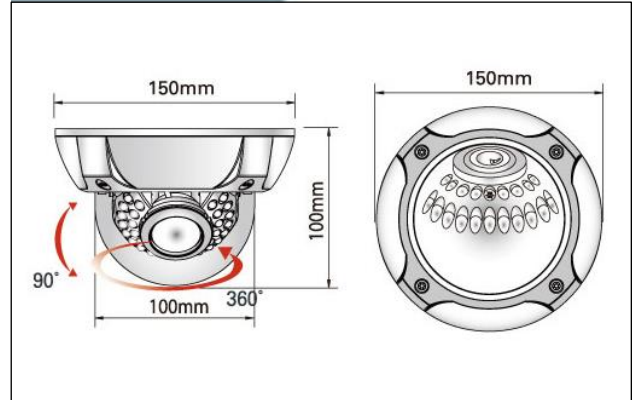

4MP – MFZ VANDAL DOME IP CAMERA

G4S-4880d / Hi Power IR LED 4pcs (30m)

DIMENSIONS

SPECIFICATIONS

MODEL NO.		G4S-4880d
IMAGING	Image Sensor	1/3" 4MEGA CMOS
	Lens	Vari-focal MFZ(2.8 ~ 12mm, F1.4)
	Optical Zoom/AF	Yes (MFZ)
	Angle View	Wide : 103.3°(H), 55.6°(V), 123.7°(D) Tele : 32.9°(H), 18.5°(V), 37.7°(D)
	Effective Pixels	2592X1520
	Scanning Mode	Progressive Scan
	Minimum Illumination	COLOR : 0.0785, BW : 0.0608(SLOW Shutter Off) COLOR : 0.0021, BW : 0.0013(SLOW Shutter On) LED ON : 0 Lux
	Electronic Shutter Speed	Auto / Manual (1/30(25) ~ 1/10,000), Anti-Flicker, Slow Shutter(Off,1/15 sec~1/1 sec)
	SNR	more than 38.3dB
	Dynamic Range	108dB (true WDR)
	IRIS	DC Iris
	True Day&Night (IR Filter Changer)	Yes
	Image Stabilizing	No
	Pan/Tilt/Rotate Range	0°~ 330°/22°~ 90°/0°~ 355°
Pan/Tilt Speed	-	
VIDEO	Video Out	1 BNC
	Compression	H.265(MP/BP), H.264(HP/MP/BP), M-JPEG
	Resolution Supported	352X240, 640X360, 704X480, 1280x720, 1920x1080, 2304X1296, 2592X1520, Pivot
	Bitrate Control	H.264 - CBR / VBR (up to 13Mbps) H.265 - CBR / VBR (up to 7Mbps)
	Frame Rate	25ips @ 4M pixel + 15ips @ 4CIF Max Quadruple streaming
	Video Quality Compensation	Auto Expose, Auto White Balance, 3D Digital Noise Reduction, Black Level Correction, BLC, WDR
IN/OUT	External Storage	micro SD/SDHC/SDXC
	Auxiliary	No
	Ethernet	10/100M
	LED	Built-in Hipower LED 4EA
ETC	Operating Temperature	-10 - 50°C
	Operating Humidity	0% ~ 90%
	IR Illuminator(IR LED Distance)	Outdoor : 30M
	Vandal-proof Casing	yes (IK10)
	Weatherproof	IP66, Heater
	PIR SENSOR	No
	PoE (class)	yes (IEEE802.3af class 3)
	Power Consumption	Max. 6.0W